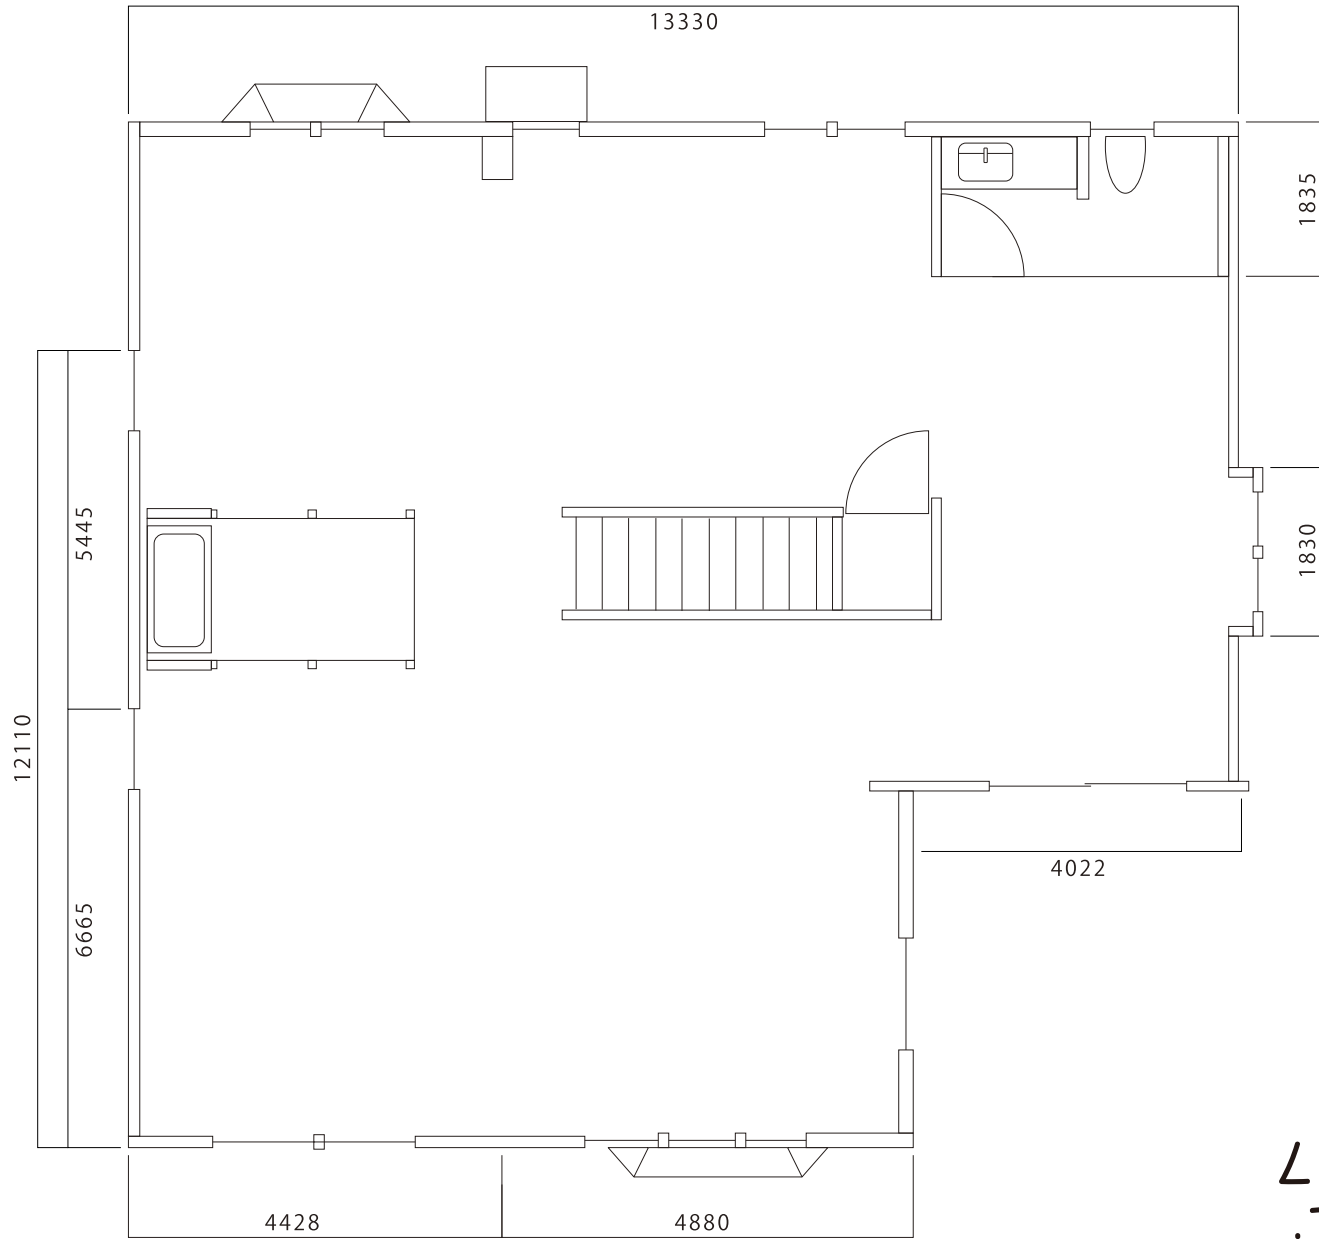

1 F

LUUMU
.TOKYO

✿ kakino@kizaka

2 F

LUUMU
.TOKYO

✿ kakinokizaka

LUUMU
 TOKYO

A simple hand-drawn house icon with a chimney on the right side emitting two wavy lines representing smoke.