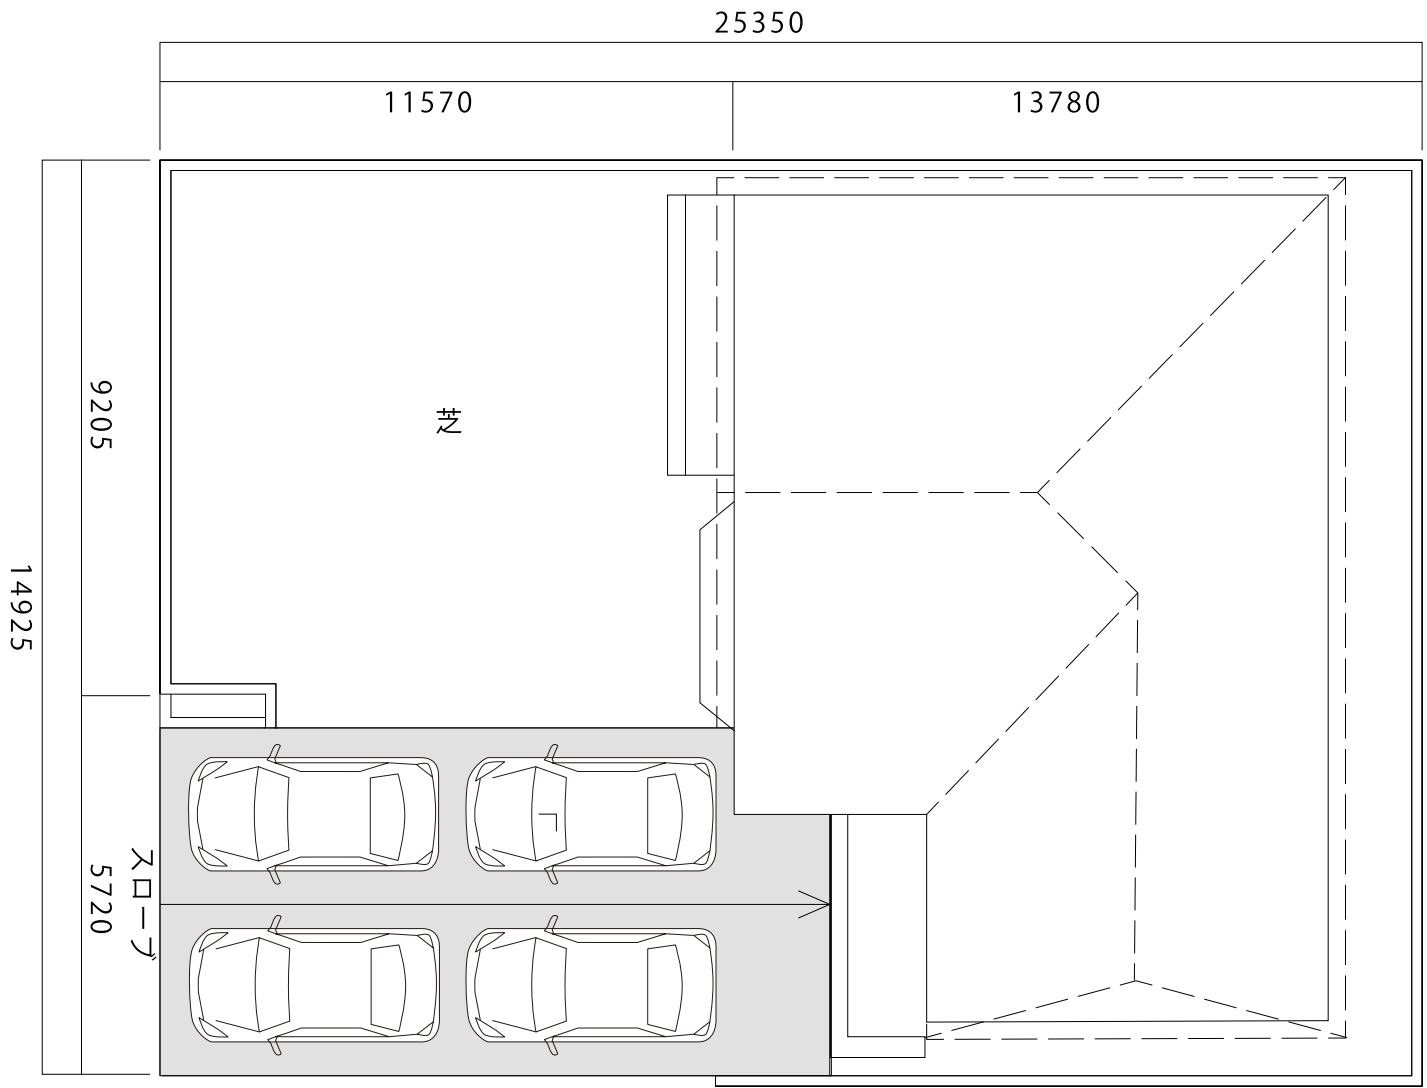

1 F

LUUMU
.TOKYO

✿ kakino@kizaka

2 F

LUUMU
.TOKYO

✿ kakinokizaka

LUUMU
 TOKYO

A simple hand-drawn house icon with a chimney on the right side emitting two wavy lines representing smoke.